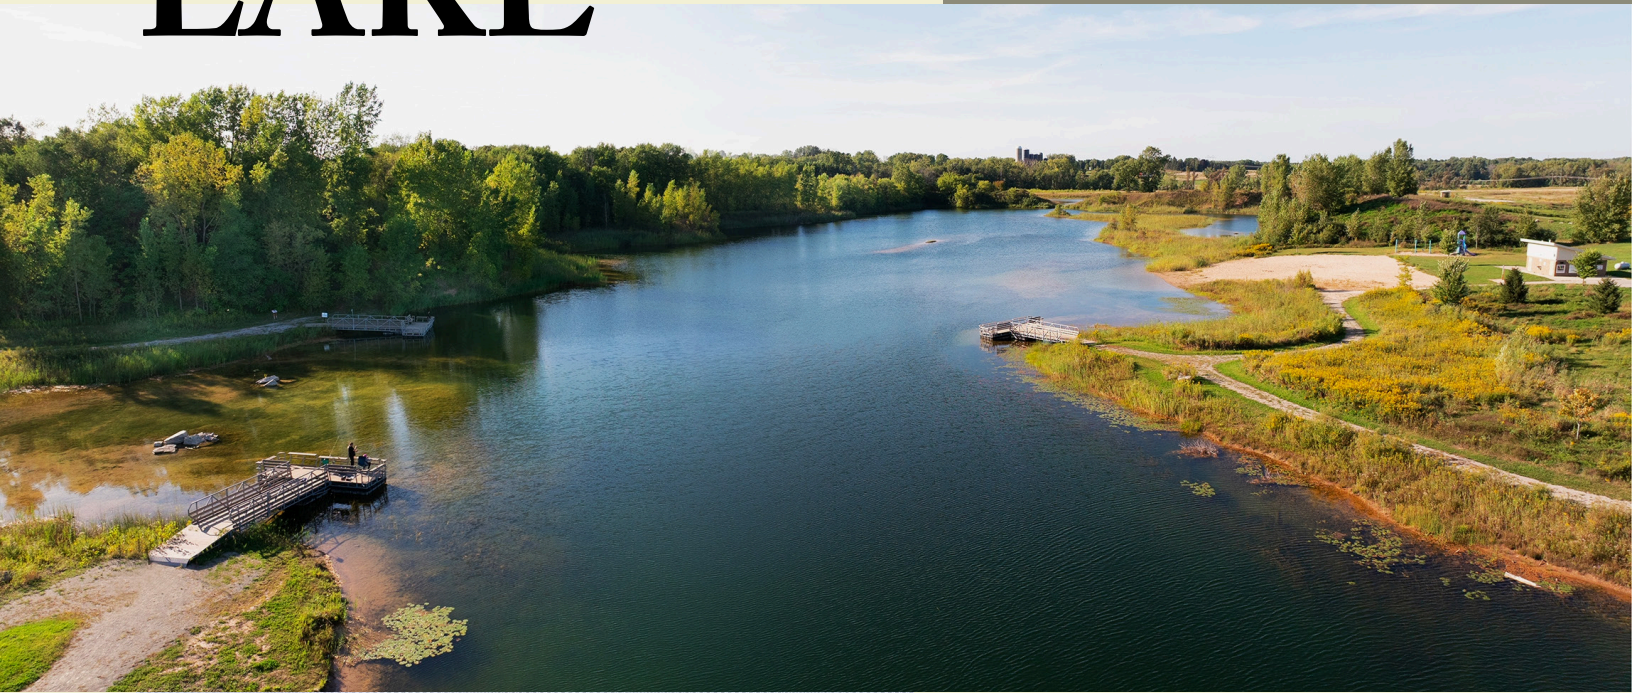

EXPLORE ONEIDA LAKE

**GATES OPEN
6:00AM**

Please enjoy On^yote:a;ka Lake and all of its recreational opportunities in a responsible manner.

DO NOT BRING: *alcohol, drugs, dogs or ATVs within these grounds.*

Guests not prepared to leave on time will be gated in. Plan trips to the lake by arranging timely transportation.

**GATES CLOSE
9:00 PM**

Promoted activities include:

- Fishing (must have license)
- Swimming/beach relaxation
- walking/hiking/biking trail, wildlife observation
- kayaking/canoeing/paddle & row boating