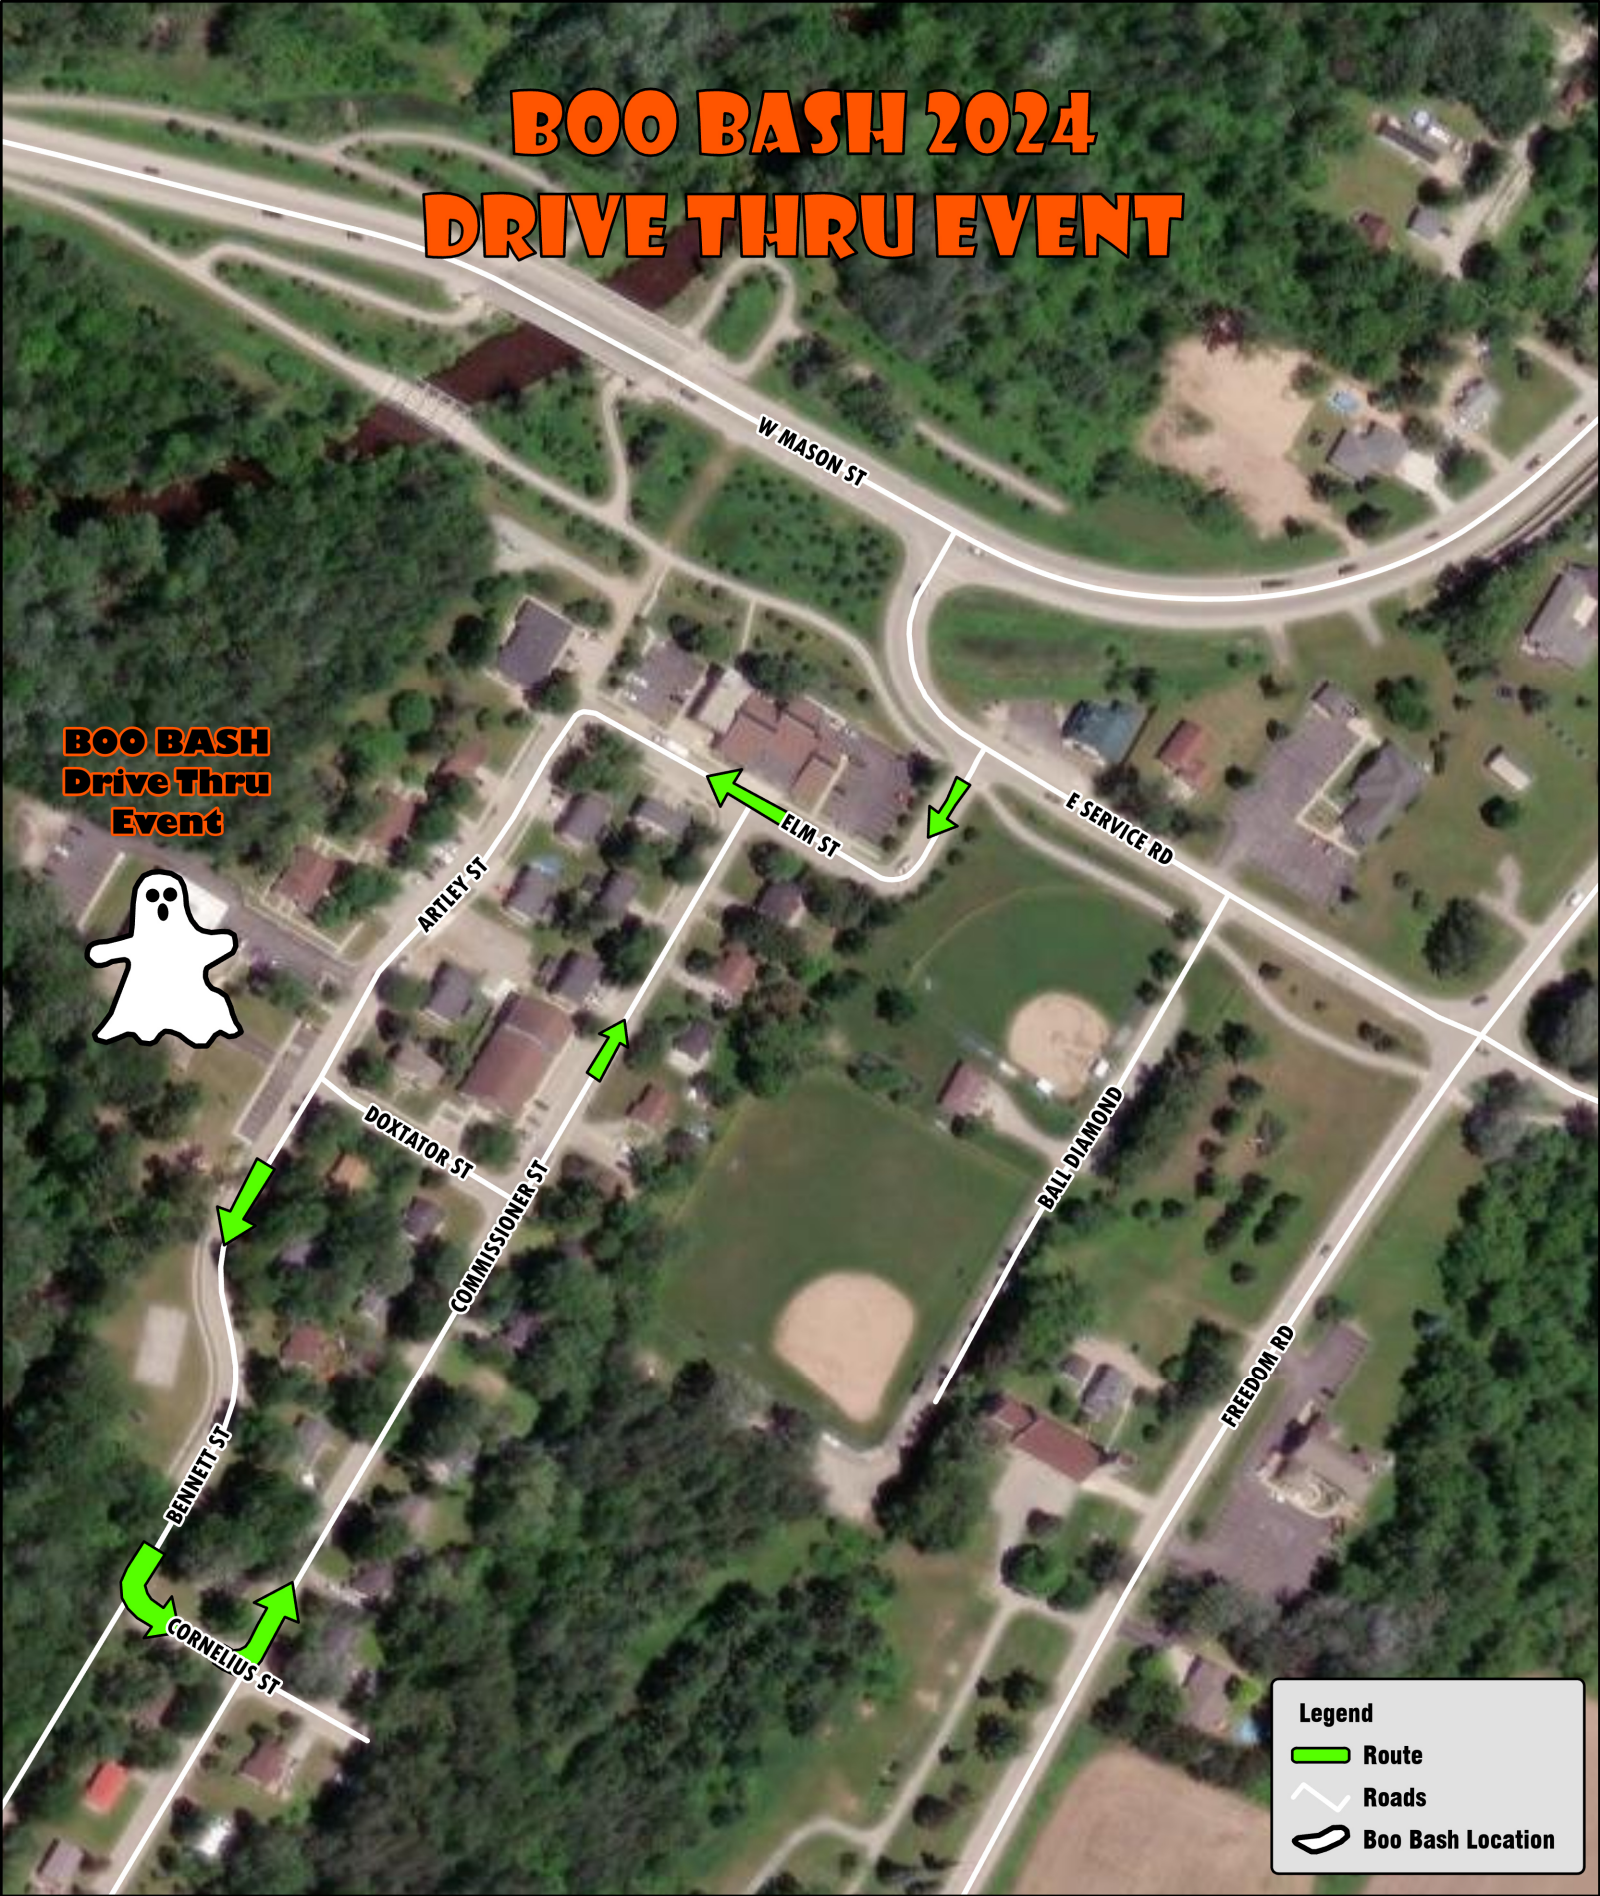

BOO BASH 2024 DRIVE THRU EVENT

**BOO BASH
Drive Thru
Event**

Legend

-  Route
-  Roads
-  Boo Bash Location

GEOGRAPHIC INFORMATION SYSTEM
 N7332 Water Cir Pl,
 Oneida, WI 54155
 920-869-4563
 Boo Bash 2023_2023-1006

Date: 08/15/24

Source: DOLM & Photography 2018
 Coordinate System: Wisconsin State Plane, Central Zone
 Lambert Projection, U.S. Foot
 Horizontal Datum: NAD83
 Vertical Datum: Nav88