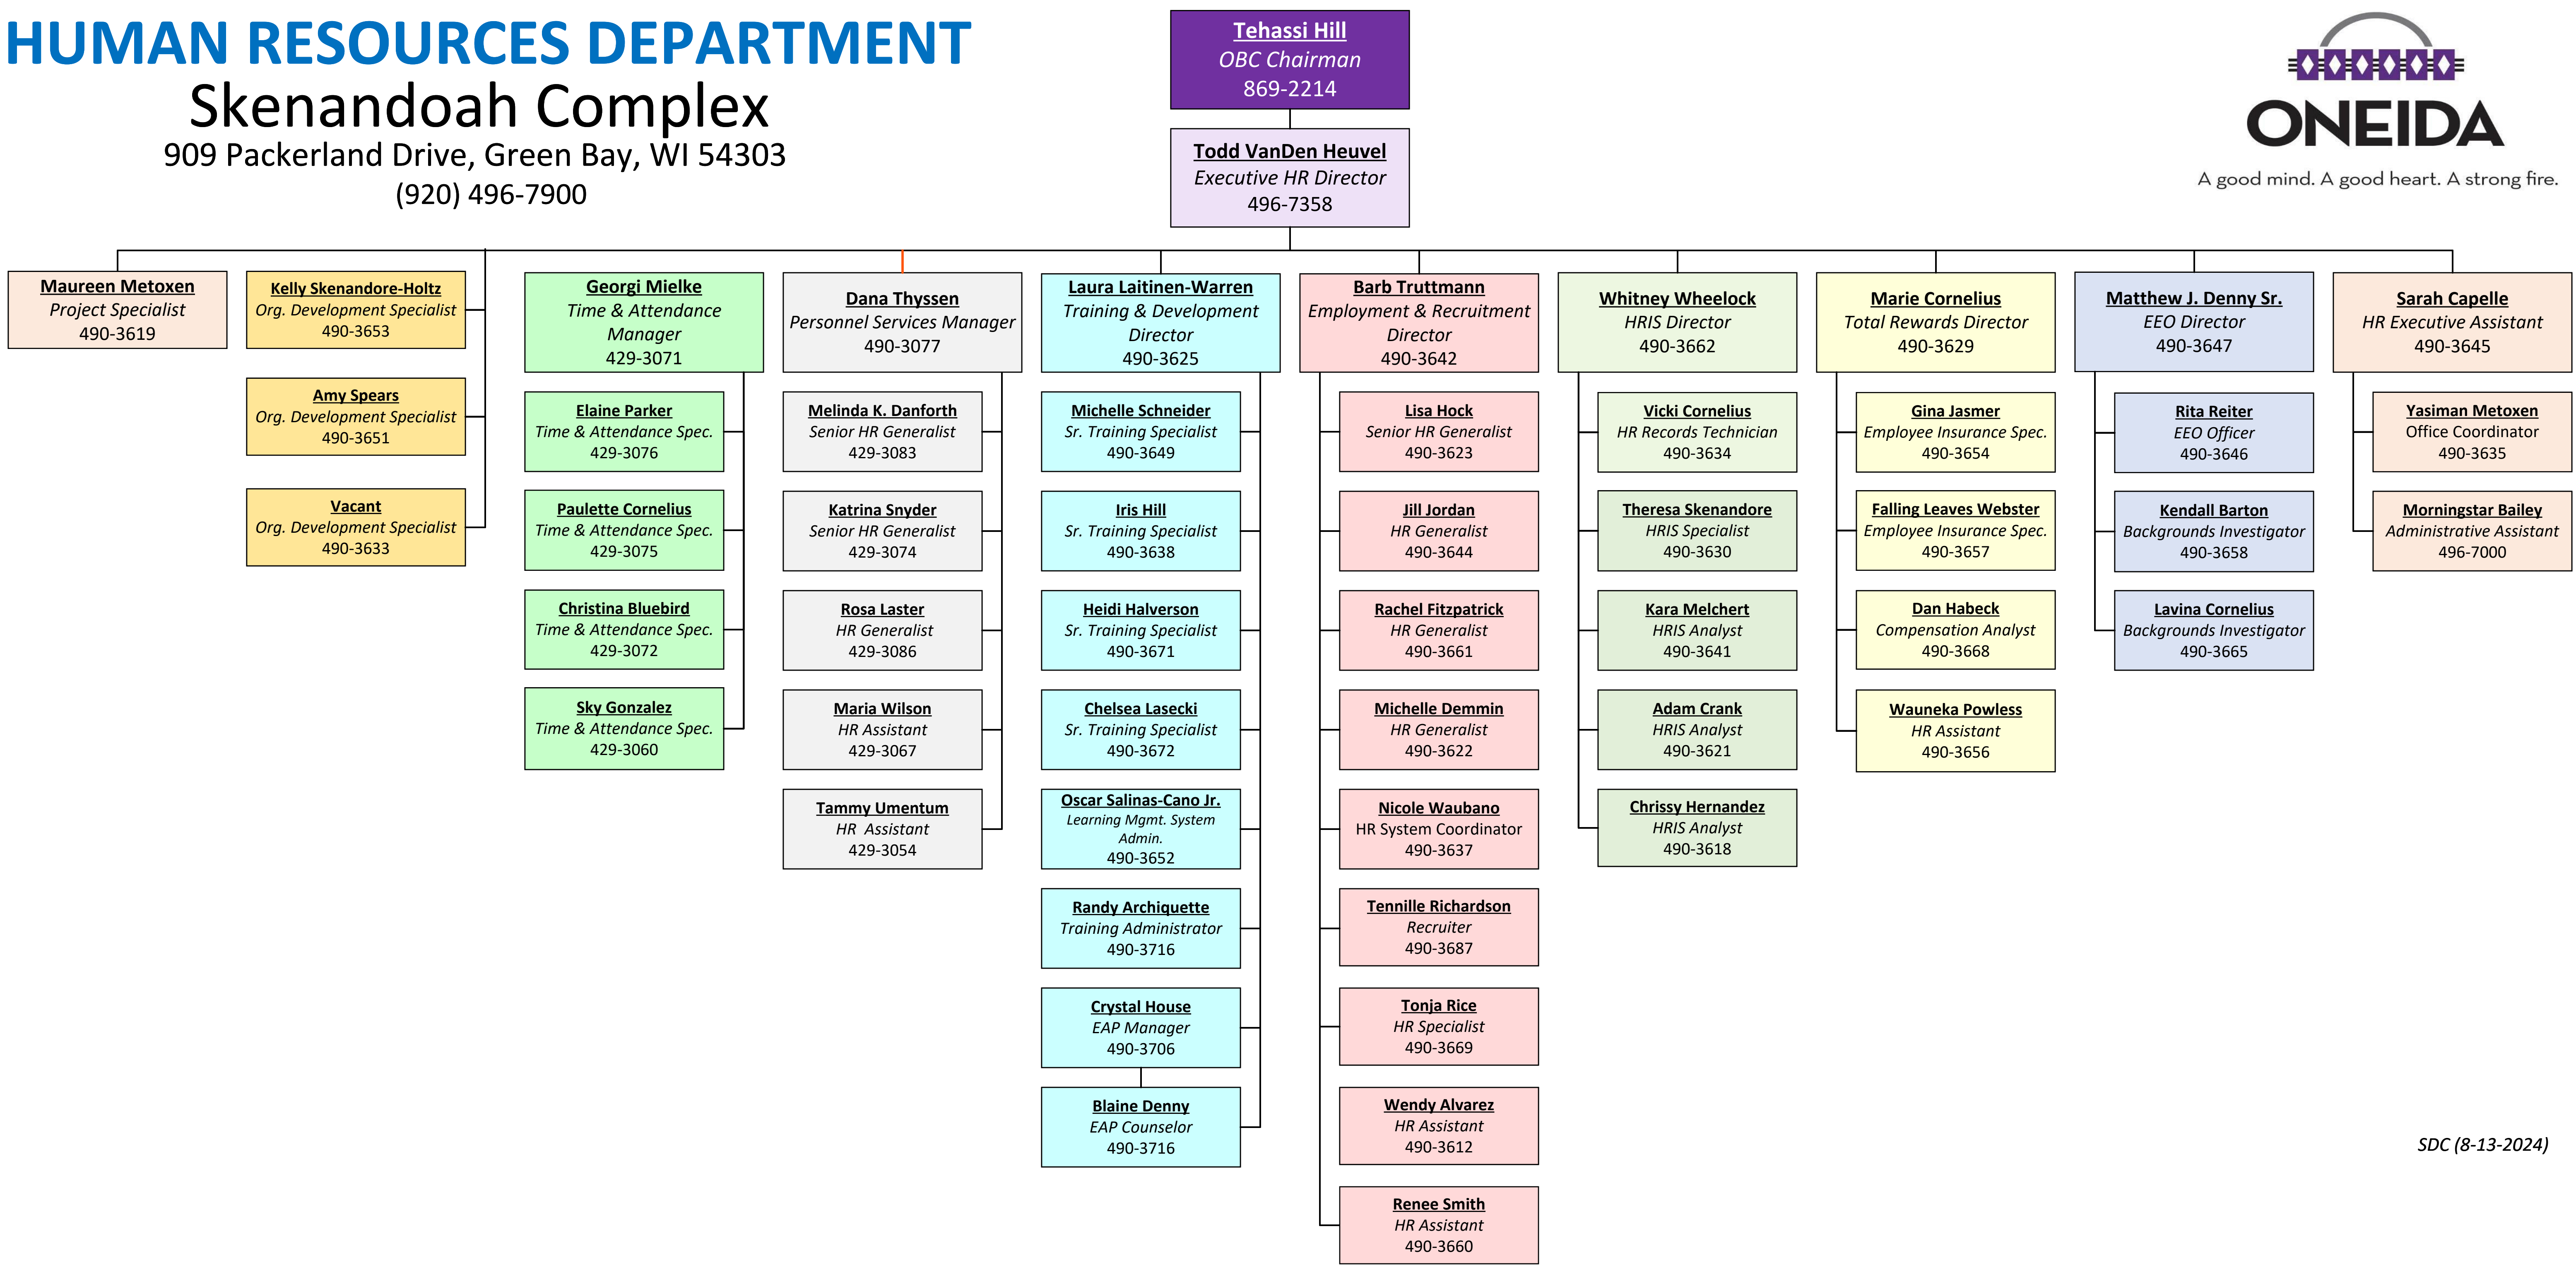

HUMAN RESOURCES DEPARTMENT

Skenandoah Complex

909 Packerland Drive, Green Bay, WI 54303
(920) 496-7900

A good mind. A good heart. A strong fire.

SDC (8-13-2024)