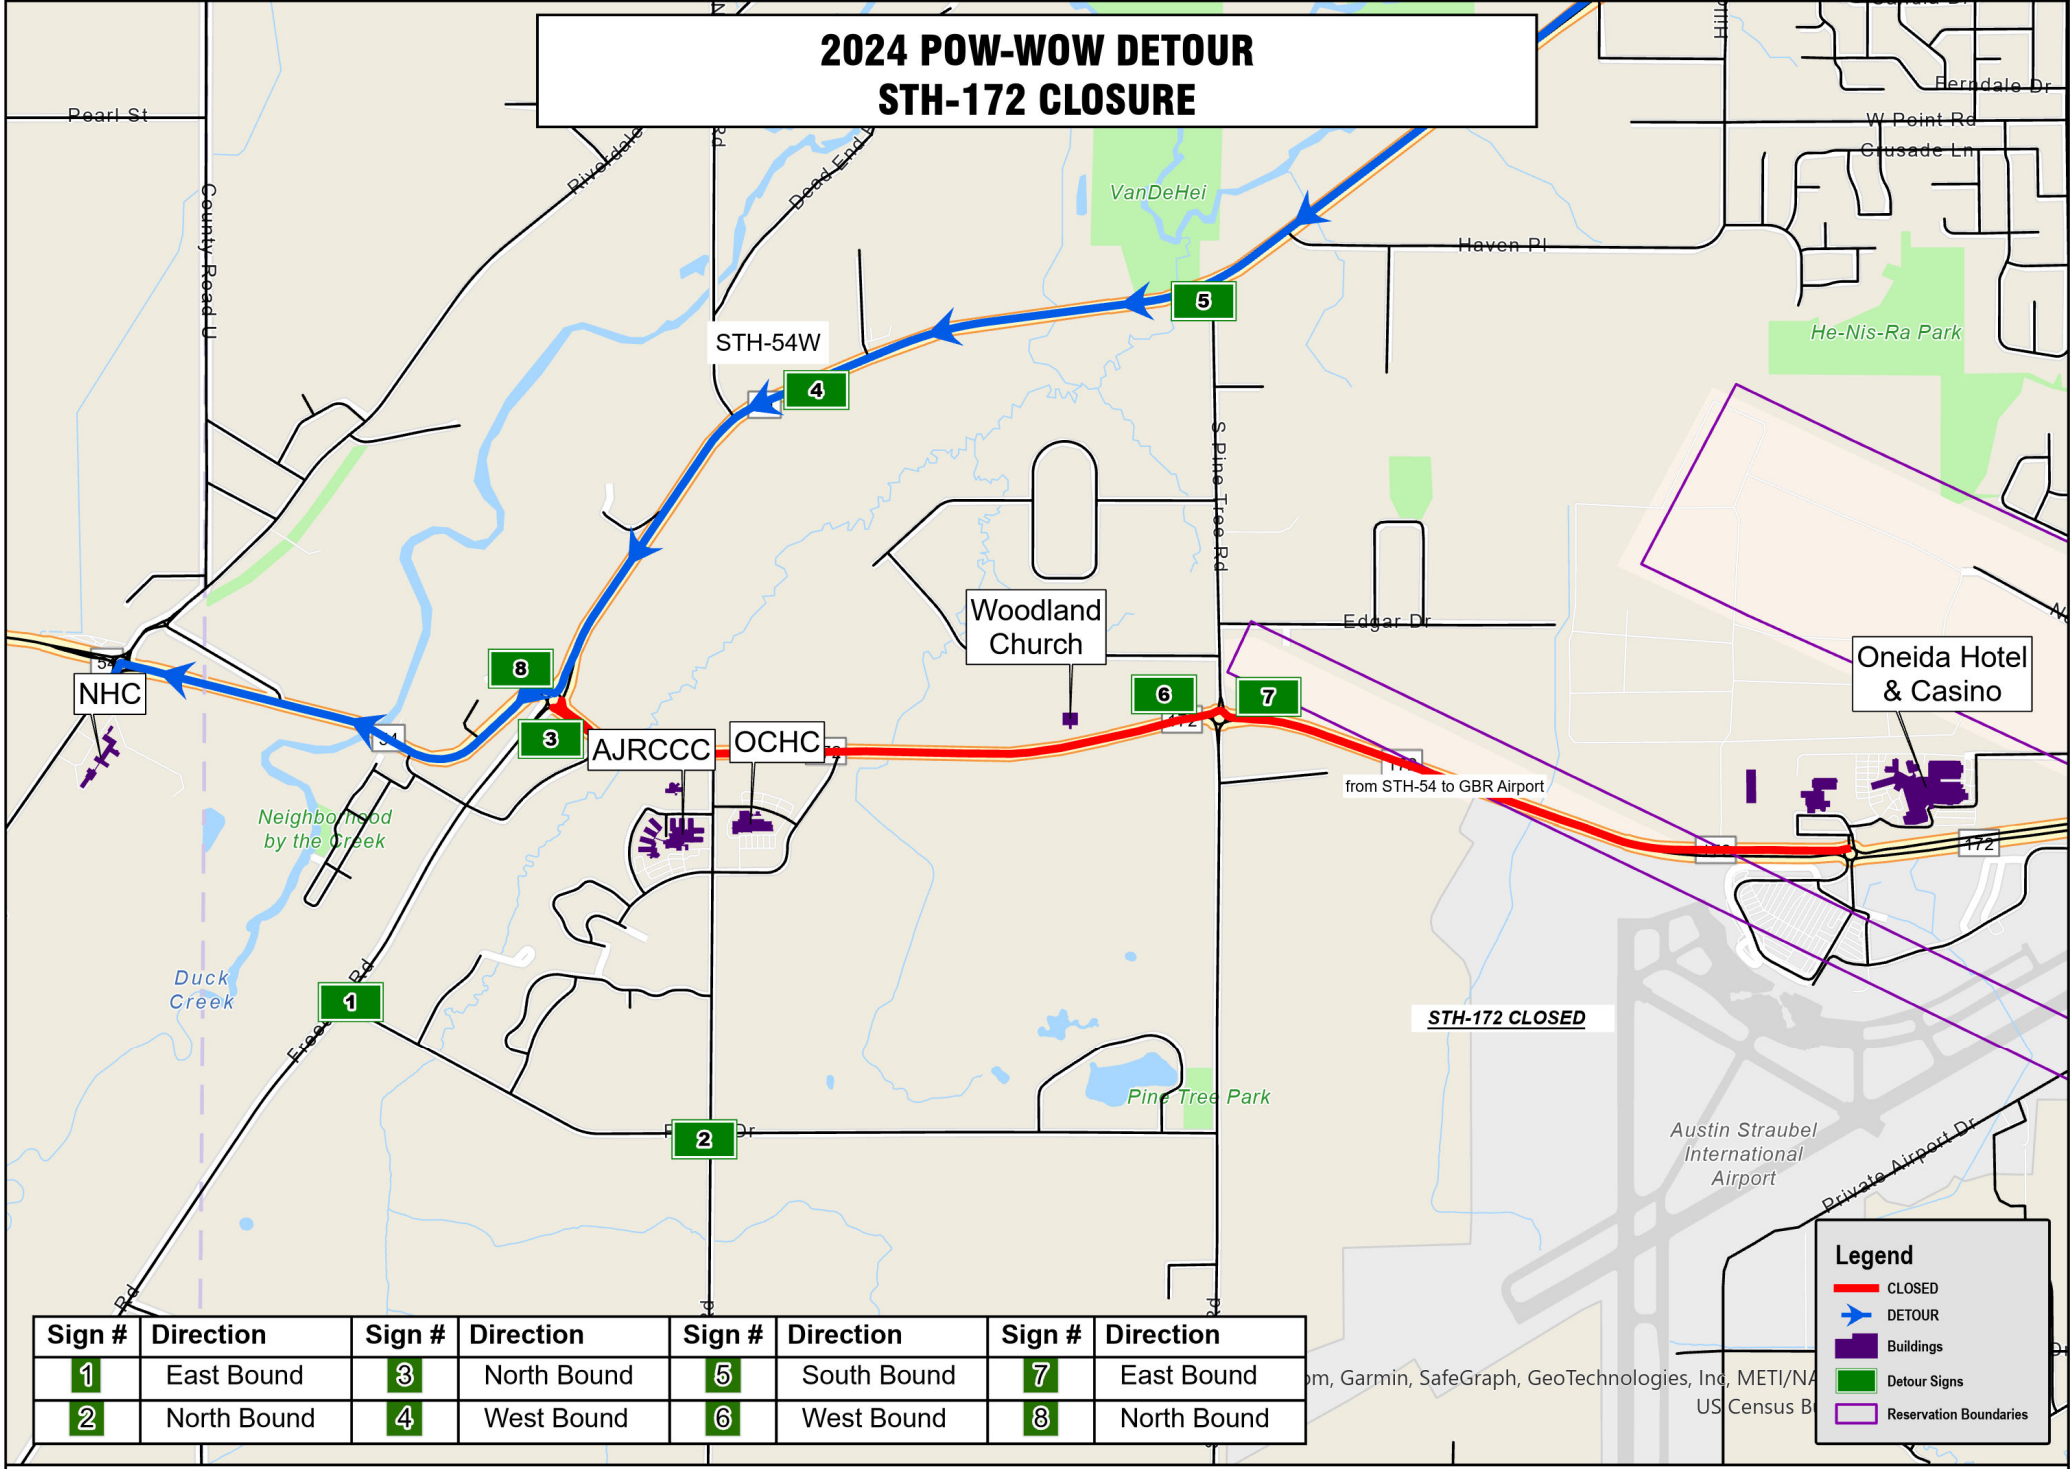

2024 POW-WOW DETOUR STH-172 CLOSURE

Sign #	Direction	Sign #	Direction	Sign #	Direction	Sign #	Direction
1	East Bound	3	North Bound	5	South Bound	7	East Bound
2	North Bound	4	West Bound	6	West Bound	8	North Bound

Legend

- CLOSED
- DETOUR
- Buildings
- Detour Signs
- Reservation Boundaries