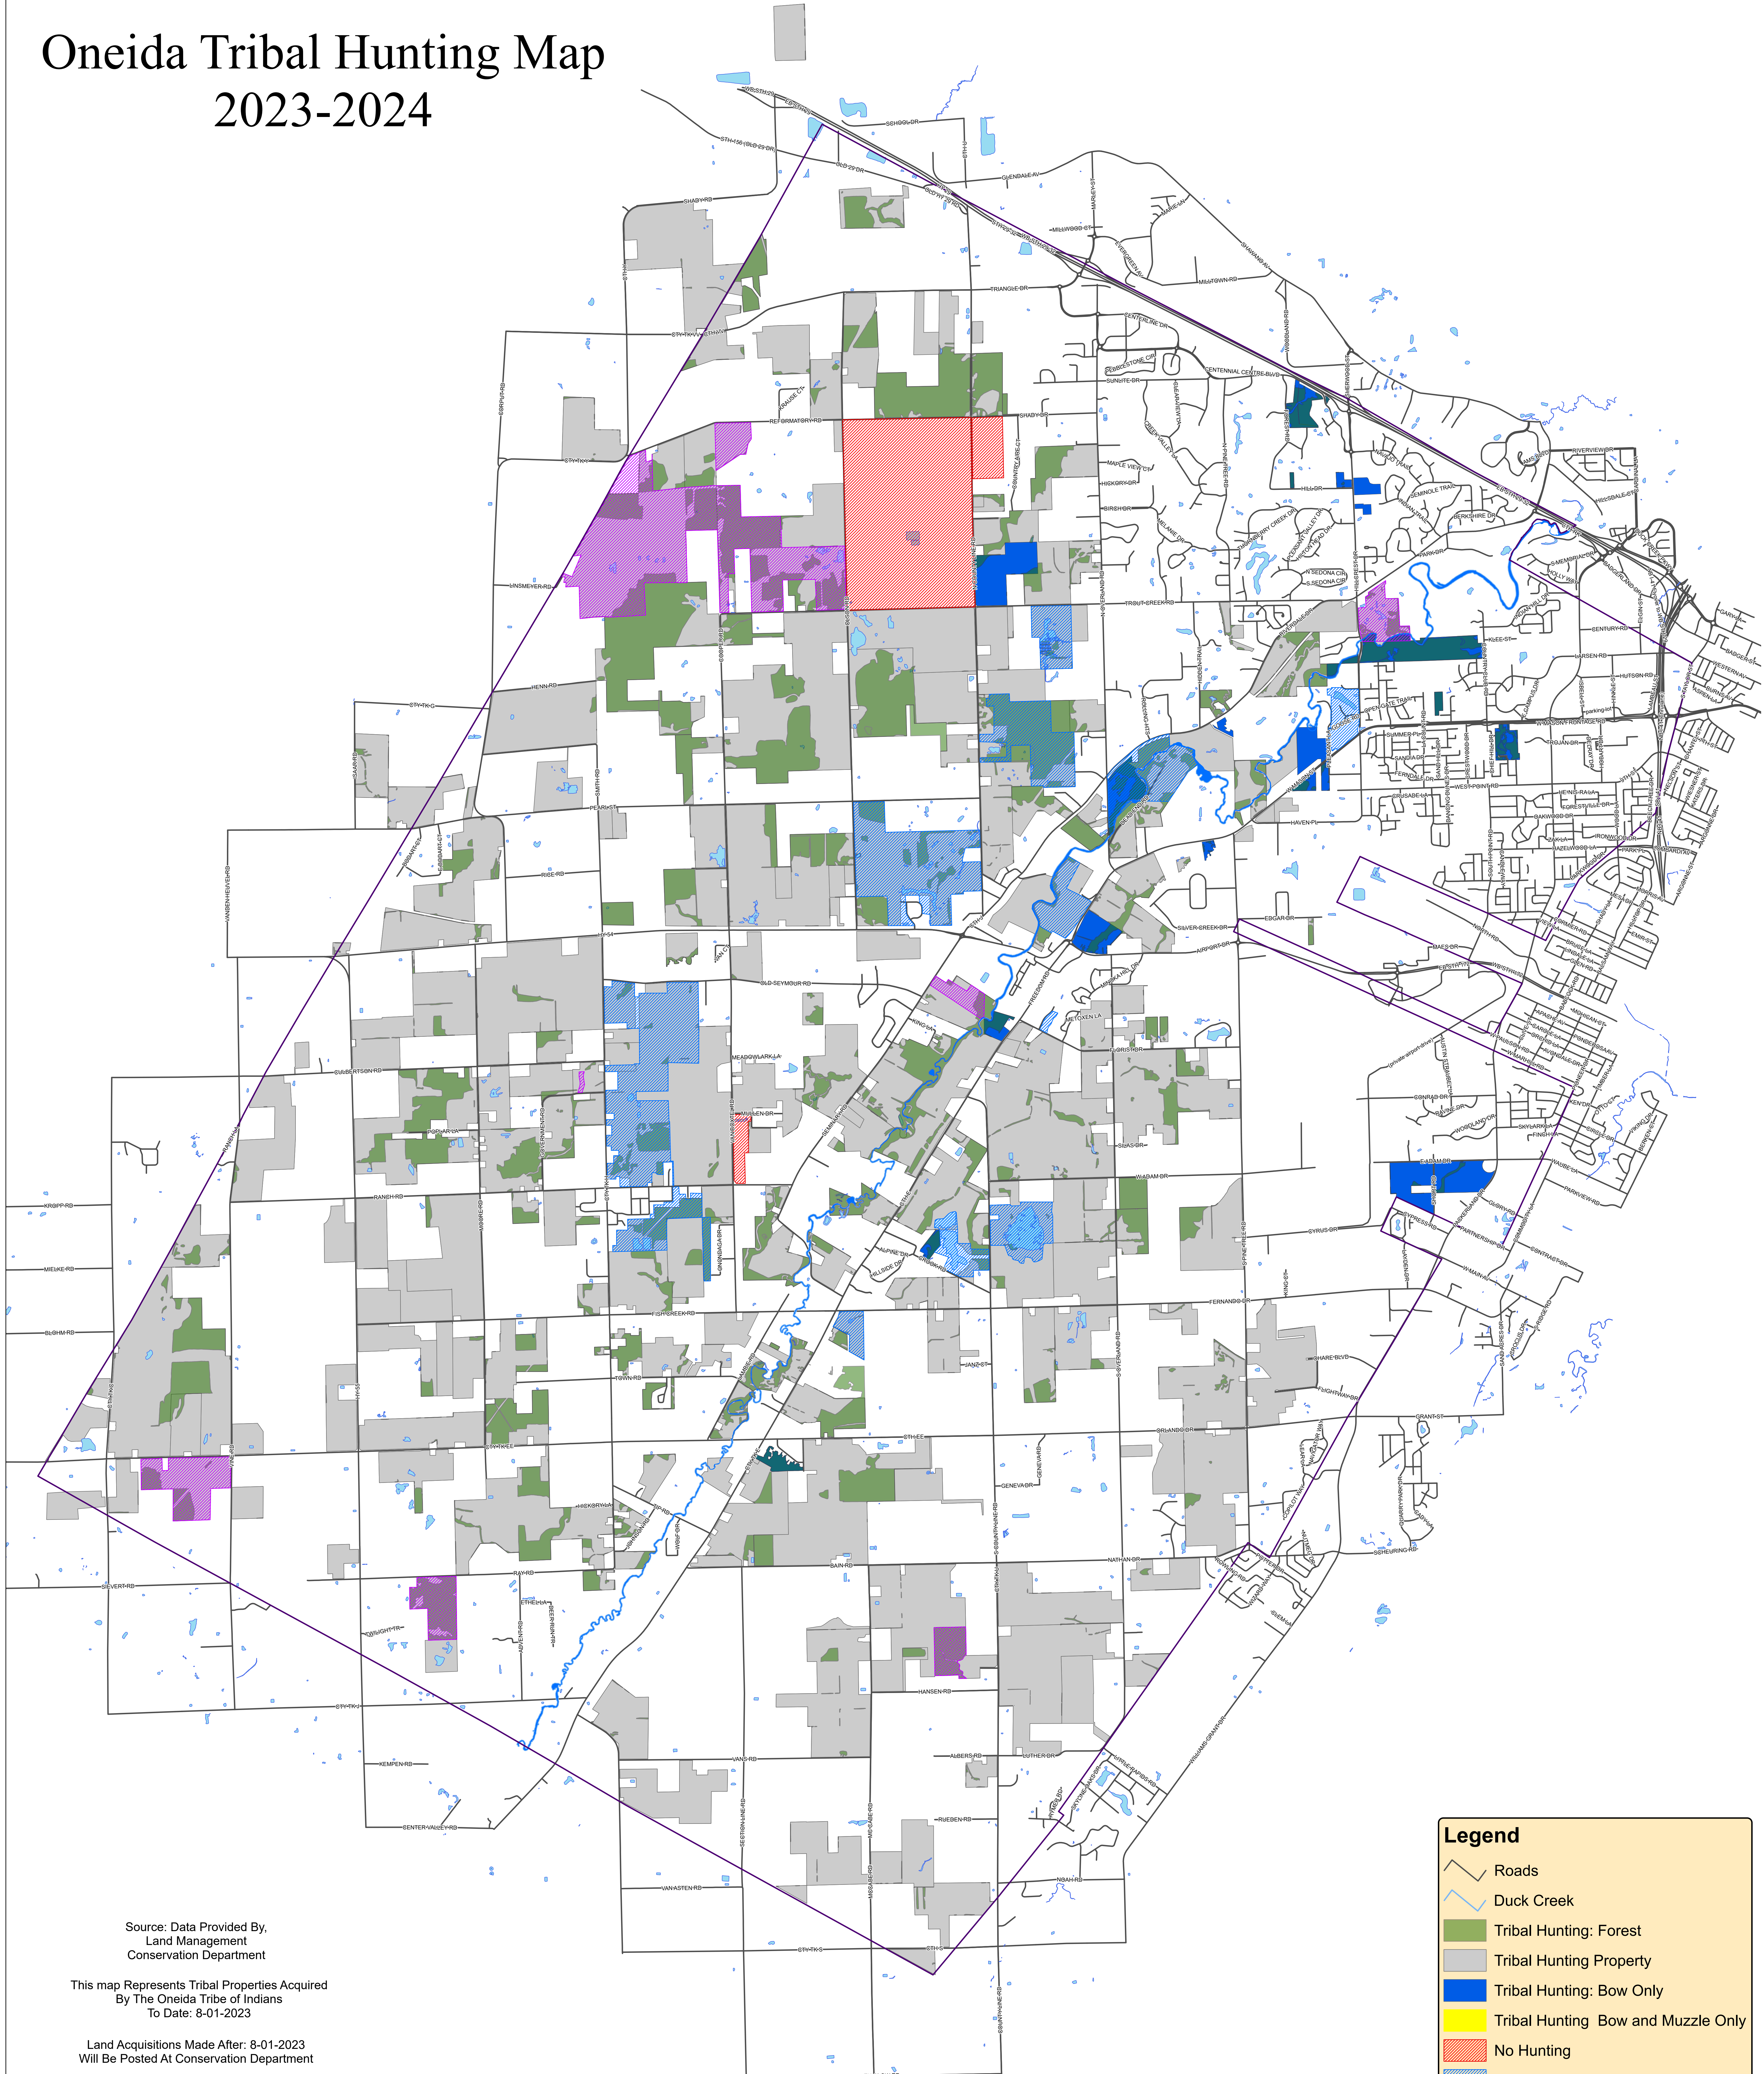

Oneida Tribal Hunting Map 2023-2024

Legend

- Roads
- Duck Creek
- Tribal Hunting: Forest
- Tribal Hunting Property
- Tribal Hunting: Bow Only
- Tribal Hunting: Bow and Muzzle Only
- No Hunting
- Community Access
- Tribal Member Only
- Reservation Boundaries

Source: Data Provided By,
Land Management
Conservation Department

This map Represents Tribal Properties Acquired
By The Oneida Tribe of Indians
To Date: 8-01-2023

Land Acquisitions Made After: 8-01-2023
Will Be Posted At Conservation Department

NOTE:
This Map was Created as a Guide for Locating Oneida Tribal Hunting Property.
If you have any questions on hunting areas contact the Oneida Conservation Department
(Please Exercise Good Judgment on Neighboring Properties)

INTERNAL USE ONLY
Create Date: 8-09-2018
Revised Date: 10/17/2023

Source: DOLM & Photography 2018
Coordinate System: Wisconsin State Plane, Central Zone
Lambert Projection, U.S. Foot
Horizontal Datum: NAD83
Vertical Datum: Nav88