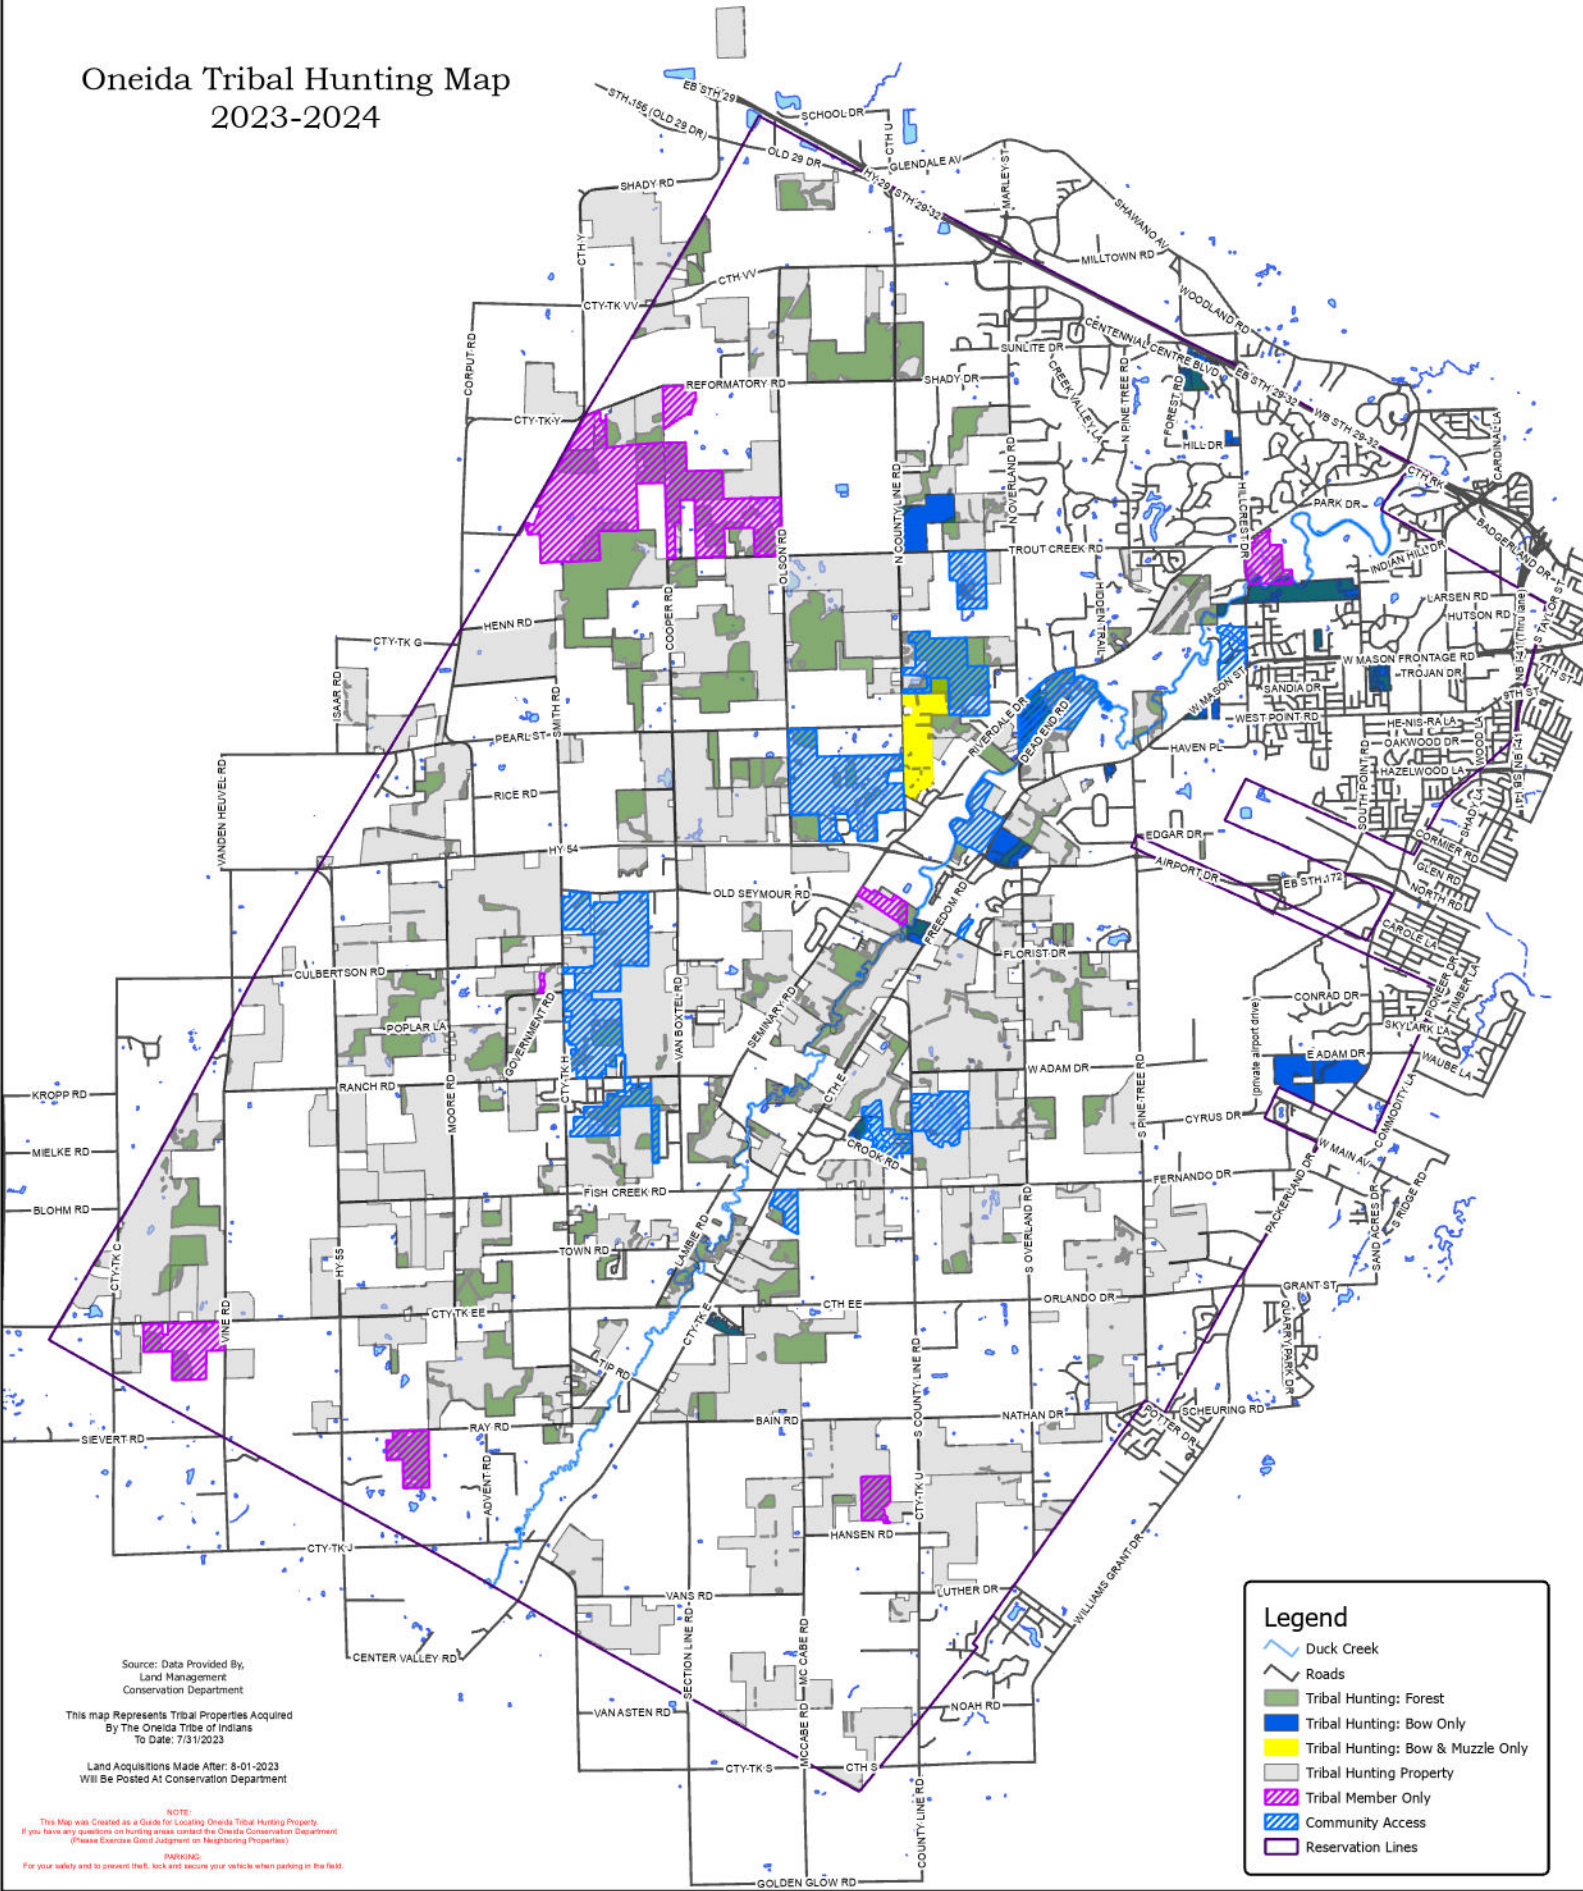

Oneida Tribal Hunting Map 2023-2024

Legend

- Duck Creek
- Roads
- Tribal Hunting: Forest
- Tribal Hunting: Bow Only
- Tribal Hunting: Bow & Muzzle Only
- Tribal Hunting Property
- Tribal Member Only
- Community Access
- Reservation Lines

GEOGRAPHIC INFORMATION SYSTEM
N7332 Water Cir Pl,
Oneida, WI 54155
920-869-4563
File: Hunting Map_2023-0608

INTERNAL USE ONLY
Created Date: 8/09/2018
Revised Date: 08/02/2023