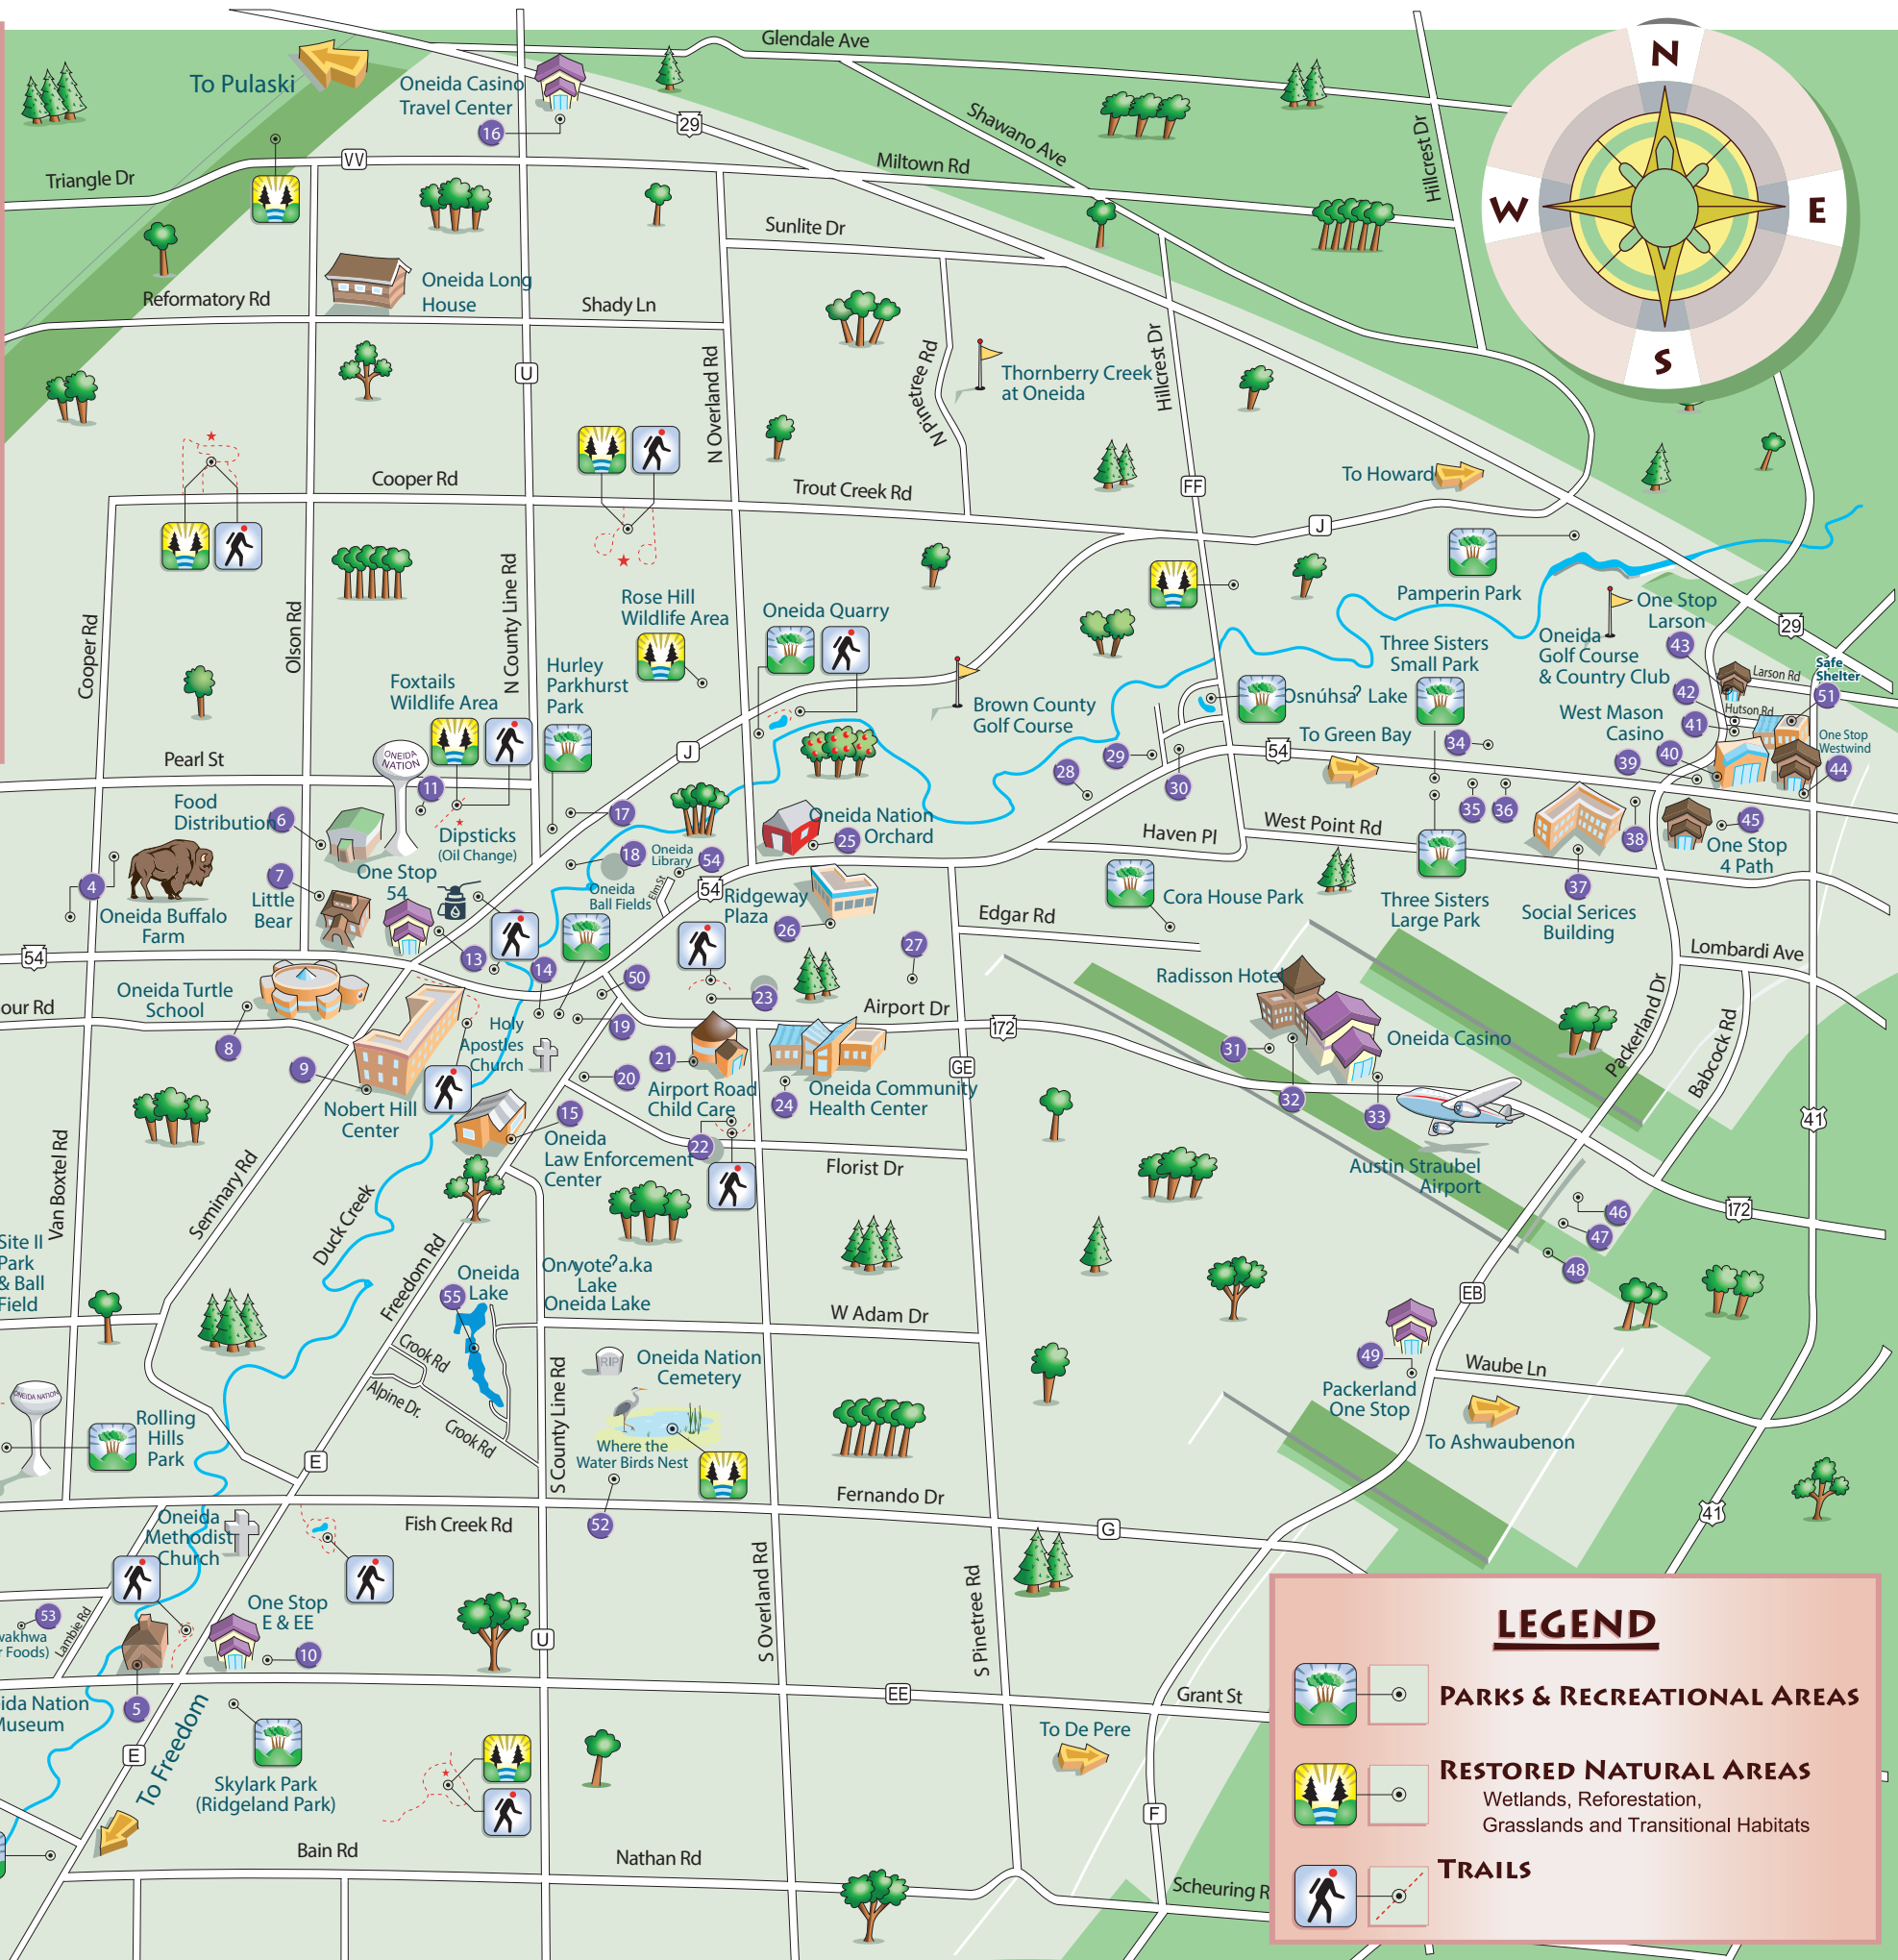

STATE OF WISCONSIN

ONEIDA NATION

Eau Claire
Green Bay
La Crosse
Madison
Milwaukee

Currently The Oneida Nation owns approximately 27,647 acres within the reservation boundary. This is 42.5% of the reservation.