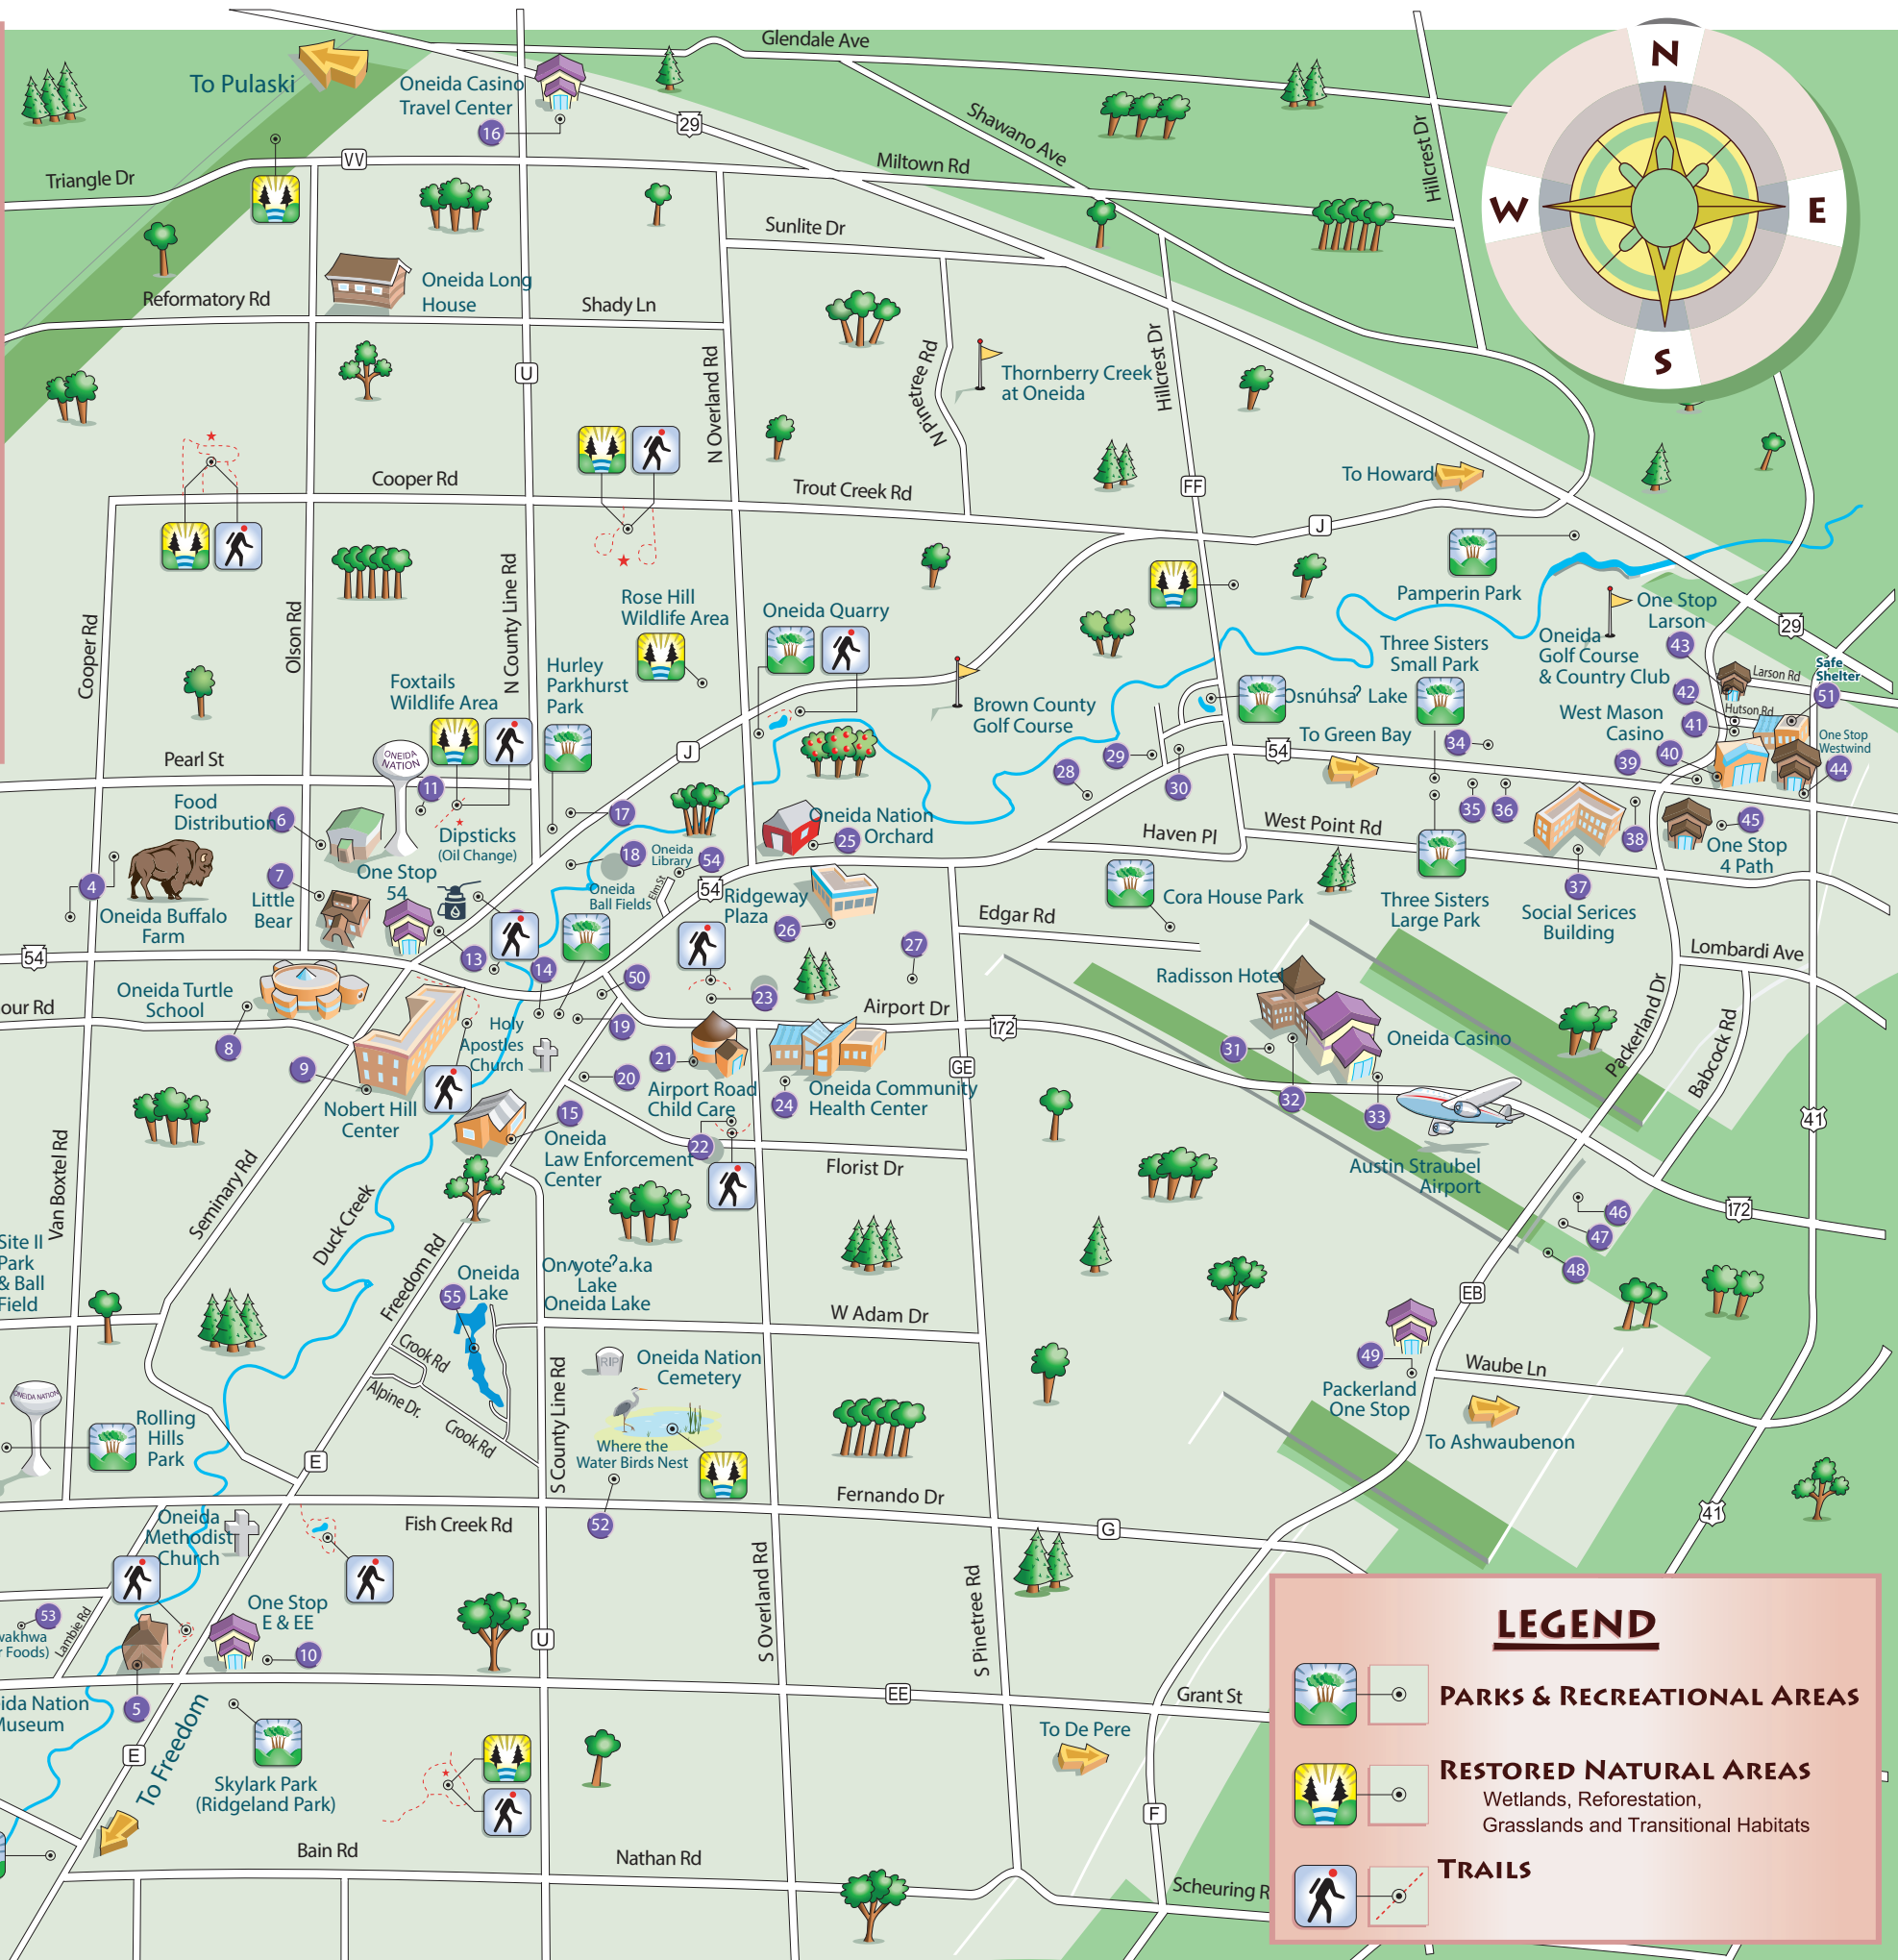

STATE OF WISCONSIN

**ONEIDA NATION**

Eau Claire  
Green Bay  
La Crosse  
Madison  
Milwaukee

**Currently The Oneida Nation owns approximately 27,647 acres within the reservation boundary. This is 42.5% of the reservation.**