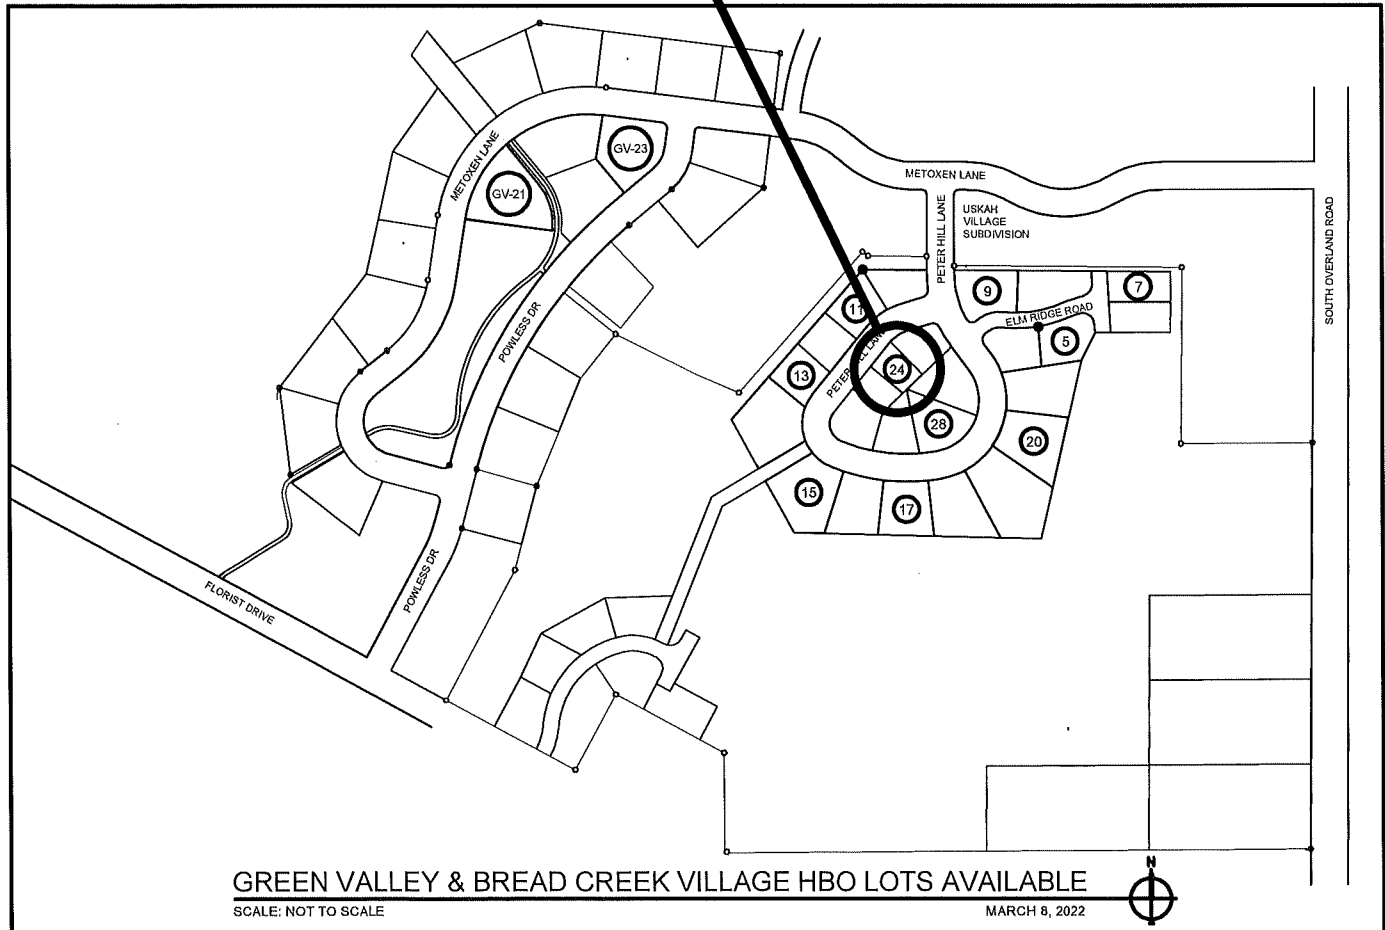

BREAD CREEK VILLAGE LOT #24

LOT NOTE:

SMALLER LOT
DESIGNED FOR SMALL
HOME (450 SF MIN.)

KEY:

SITE PLAN

SCALE: 1/4" = 1'-0"

GREEN VALLEY & BREAD CREEK VILLAGE HBO LOTS AVAILABLE

SCALE: NOT TO SCALE