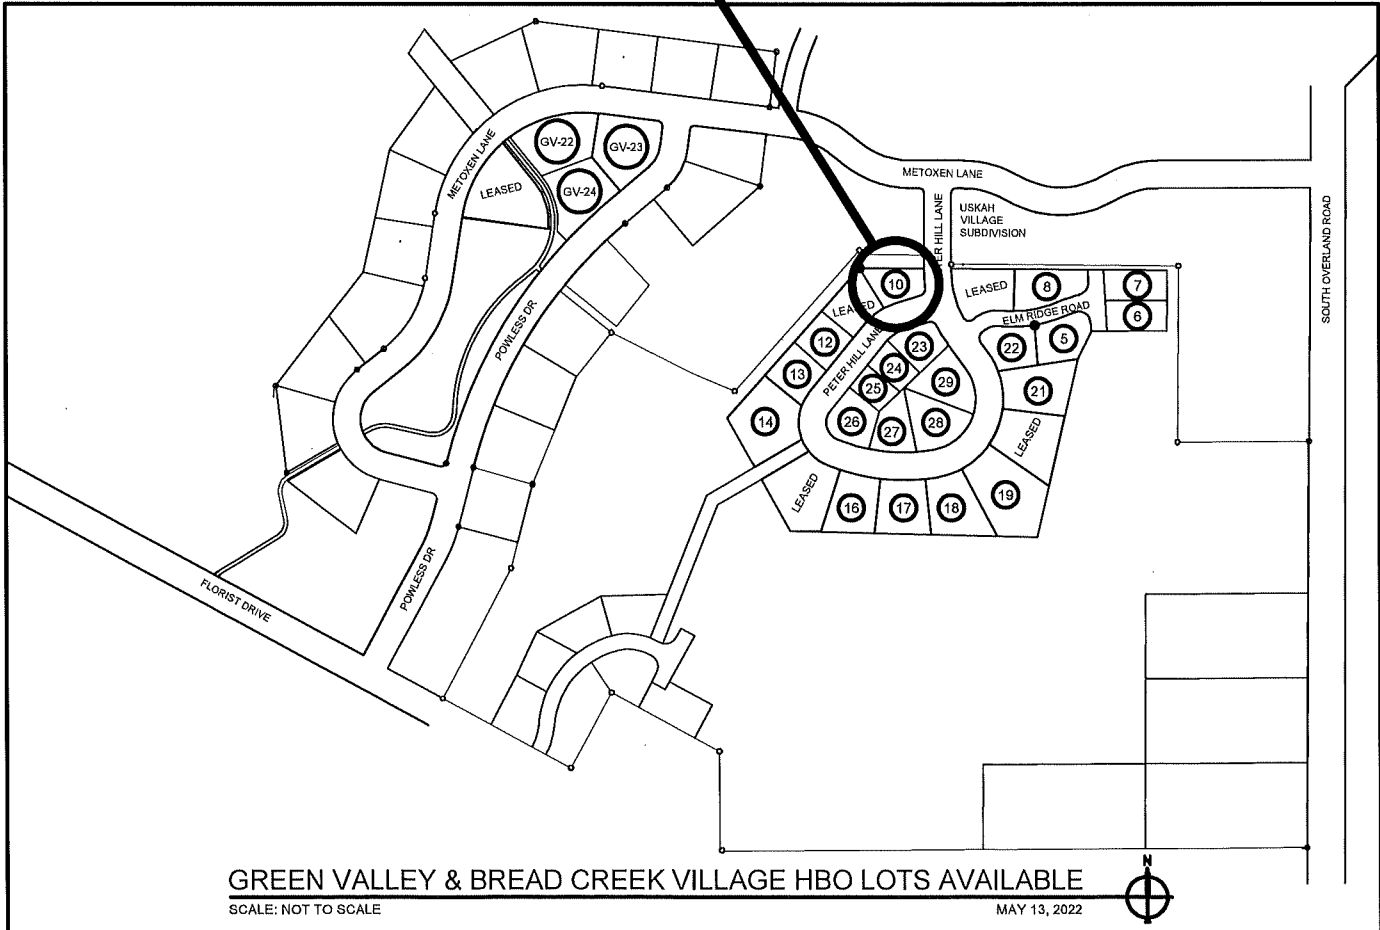

BREAD CREEK VILLAGE LOT #10

LOT NOTE:

SMALLER LOT
DESIGNED FOR SMALL
HOME (450 SF MIN.)

KEY:

SITE PLAN

SCALE: 1/4" = 1'-0"

GREEN VALLEY & BREAD CREEK VILLAGE HBO LOTS AVAILABLE

SCALE: NOT TO SCALE