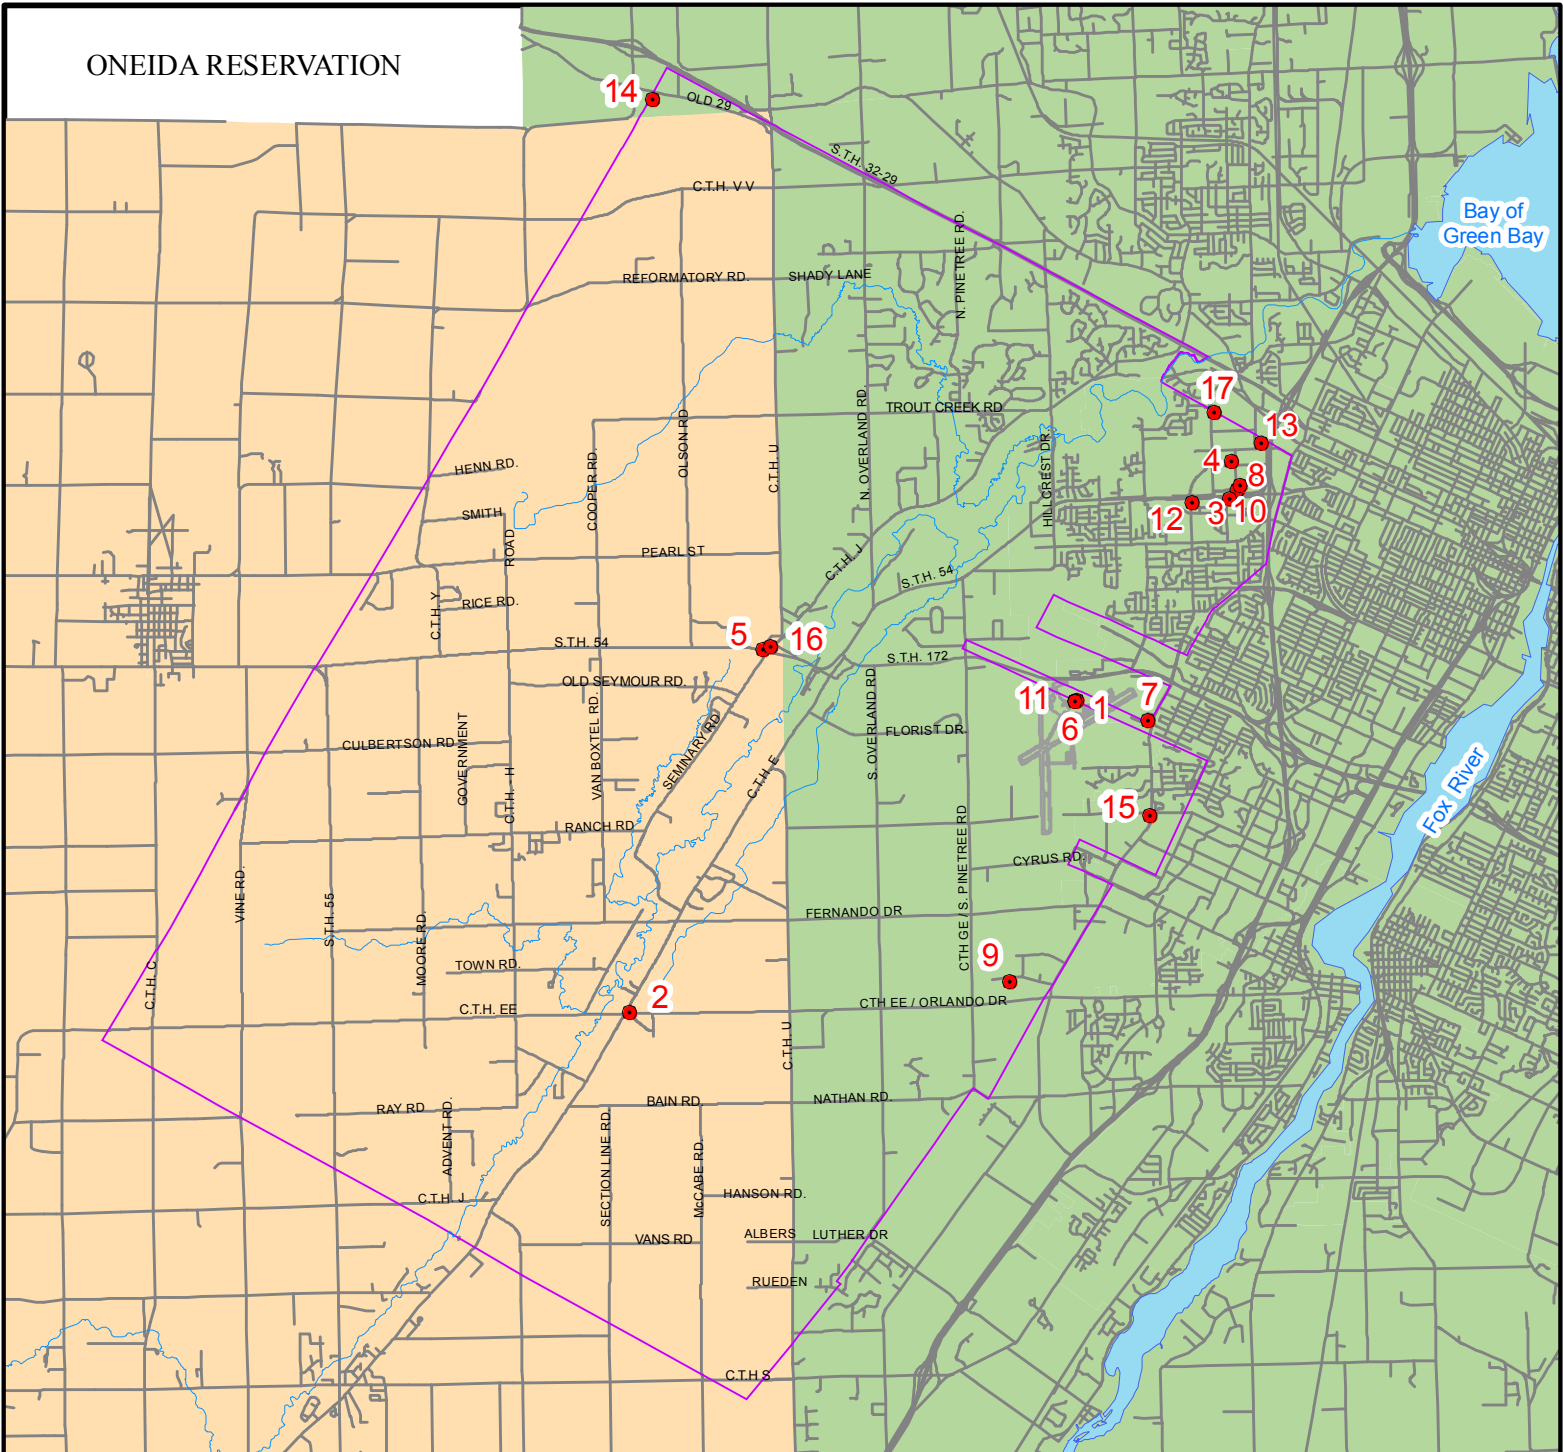

# ONEIDA RESERVATION

ID	Facility Name	Street Address	City	State	Zip Code	Ownership	Operating Status
1	Midwestern Wheels/Avis Rental Car	1965 Airport Drive	Green Bay	WI	54313	non-tribal	active
2	E&EE One Stop	790 County Road EE	DePere	WI	54115	tribal	active
3	Super Lube	2437 West Mason	Green Bay	WI	54303	non-tribal	permanently closed
4	United Parcel Service	2412 Hutson	Green Bay	WI	54303	non-tribal	active
5	54 One Stop	W 180 State Highway 54	Oneida	WI	54155	tribal	active
6	Hertz Rental Car	1964 Airport Drive	Green Bay	WI	54313	non-tribal	active
7	Jackson Point Convenience	2710 South Packerland Drive	Green Bay	WI	54313	non-tribal	active
8	Calwis	901 Hinkle	Green Bay	WI	54303	non-tribal	active
9	Saia Motor Freight Lines Inc.	1081 Flightway Drive	DePere	WI	54115	non-tribal	active
10	Westwind	2370 West Mason	Green Bay	WI	54303	tribal	active
11	National/Alamo Car Rental	1965 Airport Drive	Green Bay	WI	54313	non-tribal	active
12	Grand Central Station	2597 West Mason	Green Bay	WI	54303	non-tribal	active
13	Green & Gold Concrete	2100 Larsen Road	Green Bay	WI	54303	non-tribal	active
14	Travel Center	5939 Old 29 Drive	Pulaski	WI	54162	tribal	active
15	Packerland One Stop	3120 South Packerland Drive	Green Bay	WI	54313	tribal	active
16	Hilltop BP	N 7284 County Road U	Oneida	WI	54155	non-tribal	active
17	J&W Enterprises of Green Bay, Inc.	101 Packerland Drive	Green Bay	WI	54303	non-tribal	active

### Legend

- Facilities
- Road Centerlines
- Creeks
- Oneida Reservation
- Outagamie County
- Brown County

GEOGRAPHIC LAND INFORMATION SYSTEMS  
 N 703 Packerland Drive  
 Green Bay, Wisconsin  
 (920) 496-2007

Source: Photography April, 2006 & ESRI Data  
 Coordinate System: Wisconsin State Plane, Central Zone  
 Lambert Projection, U.S. Foot  
 Horizontal Datum: NAD83  
 Vertical Datum: NAV88