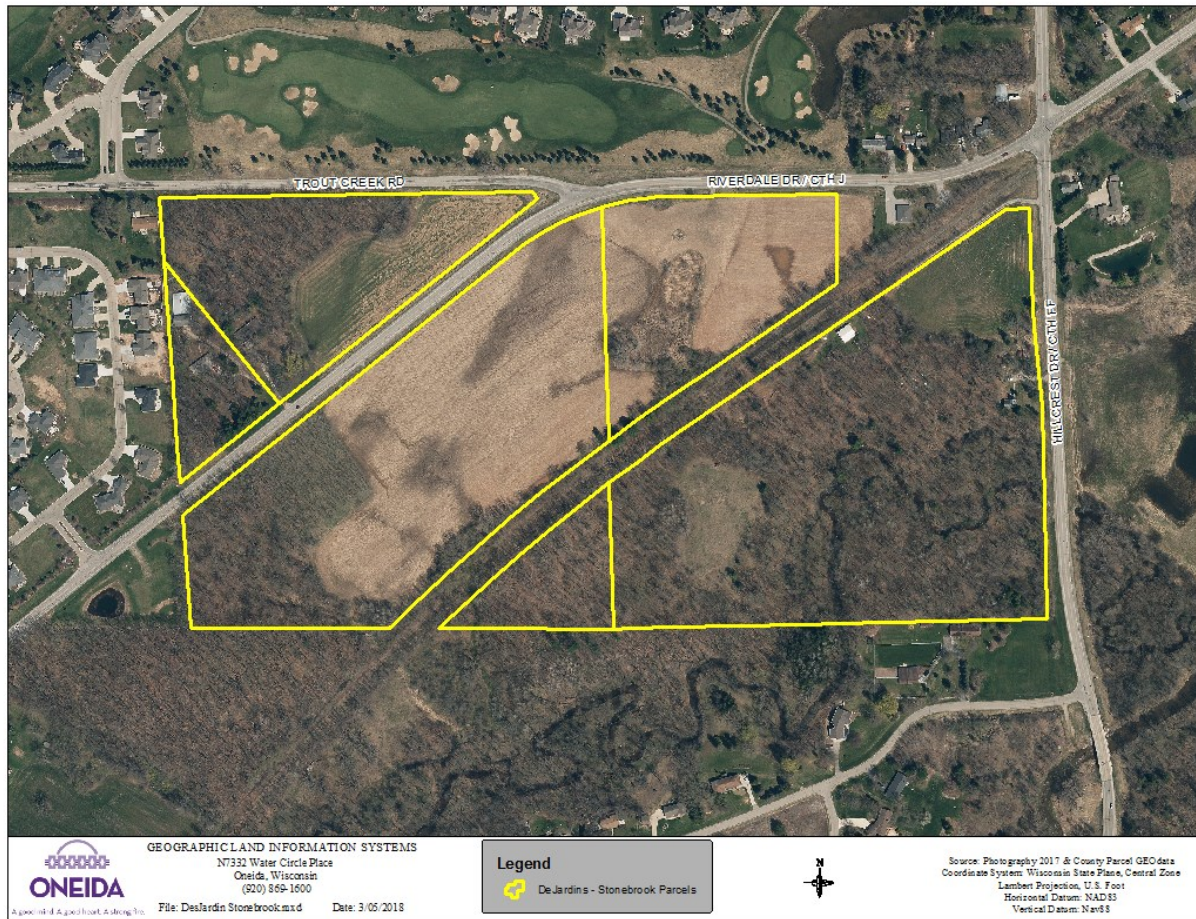

Oneida Nation Purchases 1156 & 1160 Riverdale and 4045 Hillcrest Drive

Property History

- 65.70 acres
- 1156 & 1160 Riverdale Drive; 4045 Hillcrest Drive
- Village of Hobart
- Strategic Purchase that has the railroad/trail between the properties
- Maintaining Rural Characteristic for an environmental sensitive area protecting against a high-density housing development
- Purchase date January 19, 2018